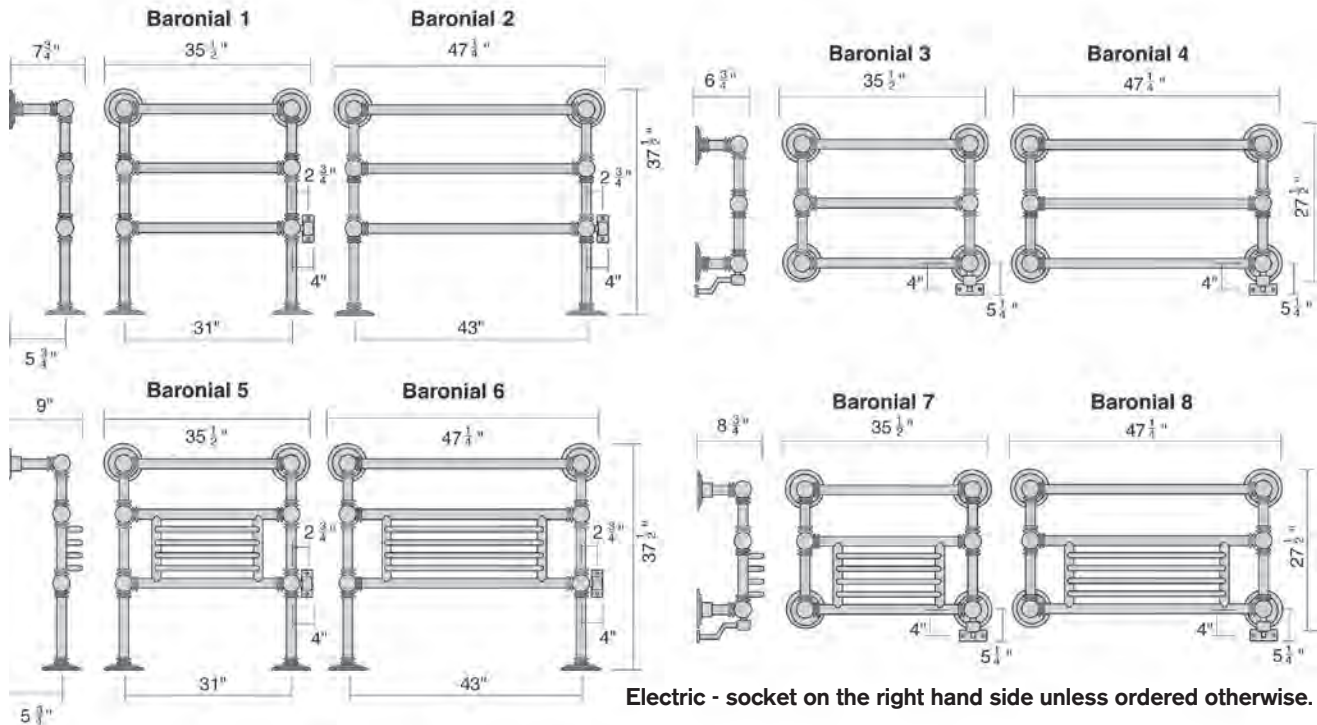

QURV 2	Chrome	\$1837.00	
	Satin Nickel	\$1965.00	
	Brass QUOTE	
	Color	\$1928.00	

Baronial

Special sizes on request - Total brass construction

OFFERED IN HYDRONIC (H) OR ELECTRIC (Z)

Electric - socket on the right hand side unless ordered otherwise.