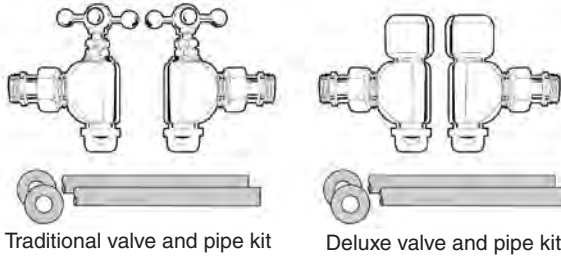

Valves

Traditional valve and pipe kit

Deluxe valve and pipe kit

Model	Chrome	Nickel	Satin Nickel	Brass	Gold	Color
Standard	$182.00	$188.00	$197.00	$315.00	$330.00	$191.00
Traditional	$564.00	$640.00	$672.00	$652.00	$685.00	$592.00
Deluxe	$469.00	$512.00	$537.00	$574.00	$603.00	$492.00

Very high quality valve kits

- •Solid brass body •Solid brass beadwork
- •Non-rising spindle
- •Double 'O' ring seal

electric usage

In electric usage the output is limited by the wattage of the element which is sized according to the type of rail and may be approximately 75, 100, 150, 250, 300, 400 or 500 watts. Most elements supplied encapsulate an operating thermostat at 70°C + or -5%. An additional thermal fuse cuts the element out in the unlikely event that the temperature rises to 90°C. In all cases the emission capability of each rail is greater than the maximum output of the element.

de-zincification

Please note that on direct heating systems, in certain aggressive water conditions or where a water softener is installed, de-zincification of the brass may occur. De-zincification resistant material (special 70/30 arsenical brass) is available for these systems at extra charge.

delivery

Delivery charges F.O.B V.A.22553 direct shipment from factory via United Parcel available on request.

PRODUCT MAINTENANCE

All finishes on Wesaunard towel warmers are maintained in the same manner. Never use cleaning agents they will likely damage your units finish. To clean the surface of body oil or finger prints etc, simply wipe the surface with a damp cloth or wet soapy cloth if necessary. This process will return the unit to its peak condition. Buff with soft dry duster to restore lustrous finish.

PERFORMANCE

Electric units. The electric towel warmer will generally take about thirty minutes to reach its operating temperature. The surface of the towel warmer will normally be too hot to hold on to but not hot enough to damage fabric of any kind. The temperature varies depending whether or not covered by towels.

HYDRONIC UNITS

The operating temperature of a hydronic unit is subject to the equipment it is connected to and generally is 130-140 degrees F.

Wesaunard Warranty

Wesaunard warrants its products for 5 years against the following:

1. Any defect in plating or painted finish.
2. All brazed connections-against leaks.

Wesaunard warrants its heating elements for 12 months.

GENERAL NOTES:

Shipping - any damage claim from shipping must be reported immediately and no later than 7 business days from the signed date of delivery.

Returned goods - Any goods in the original carton unopened are returnable subject to a 25% restocking charge & our inspection. Custom sized goods are not returnable. No returned goods will be accepted without an RGA number.

Custom sizing - Wesaunard can custom size most of our units for an additional charge based on the degree of customisation and cost of specialised components.