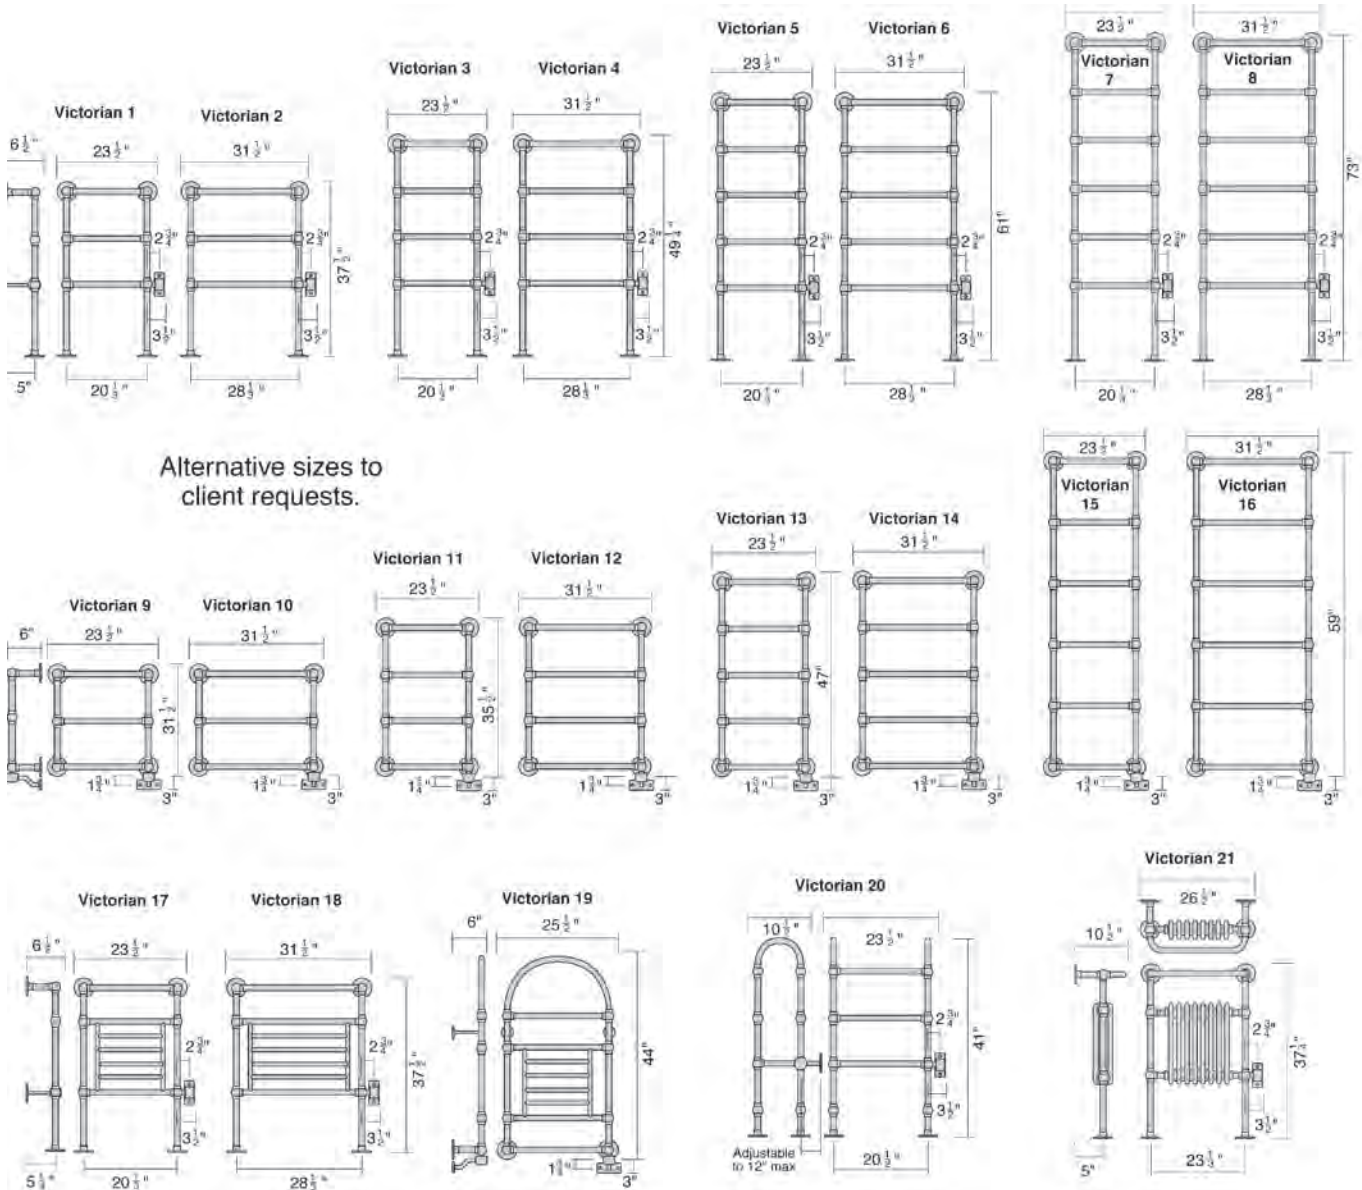

OFFERED IN HYDRONIC (H) OR ELECTRIC (Z)

Alternative sizes to client requests.