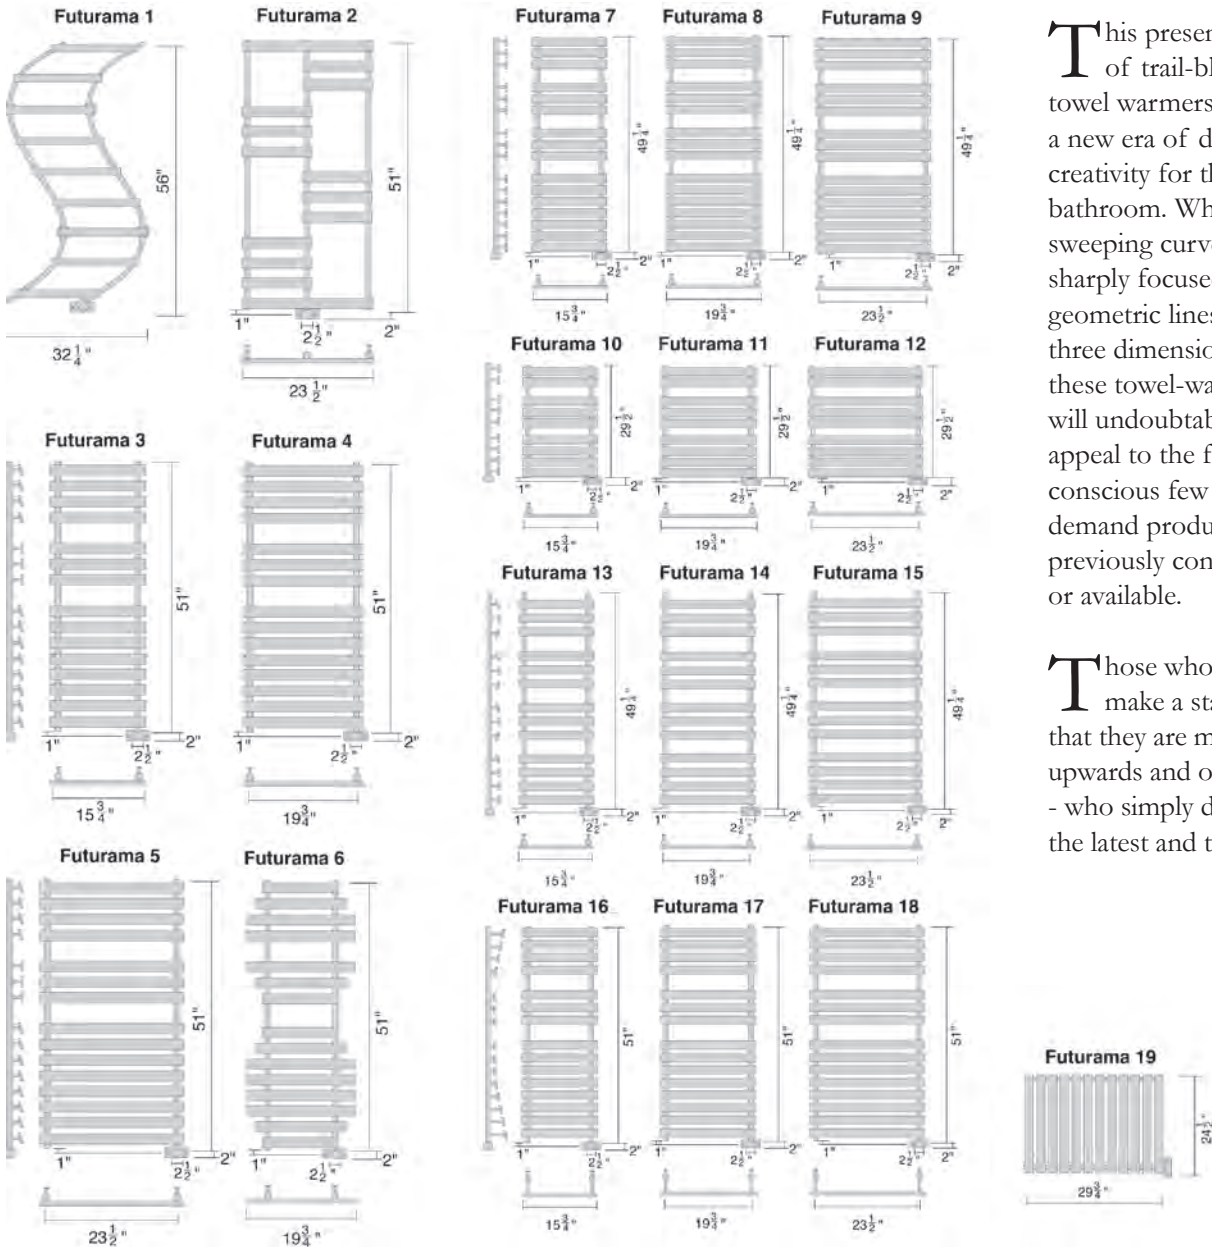

OFFERED IN HYDRONIC (H) OR ELECTRIC (Z)

This presentation of trail-blazing towel warmers heralds a new era of design creativity for the bathroom. Whether sweeping curves, sharply focused geometric lines or even three dimensional, these towel-warmers will undoubtedly appeal to the fashion conscious few who demand products not previously conceived or available.

Those who wish to make a statement that they are moving upwards and onwards - who simply demand the latest and the best!