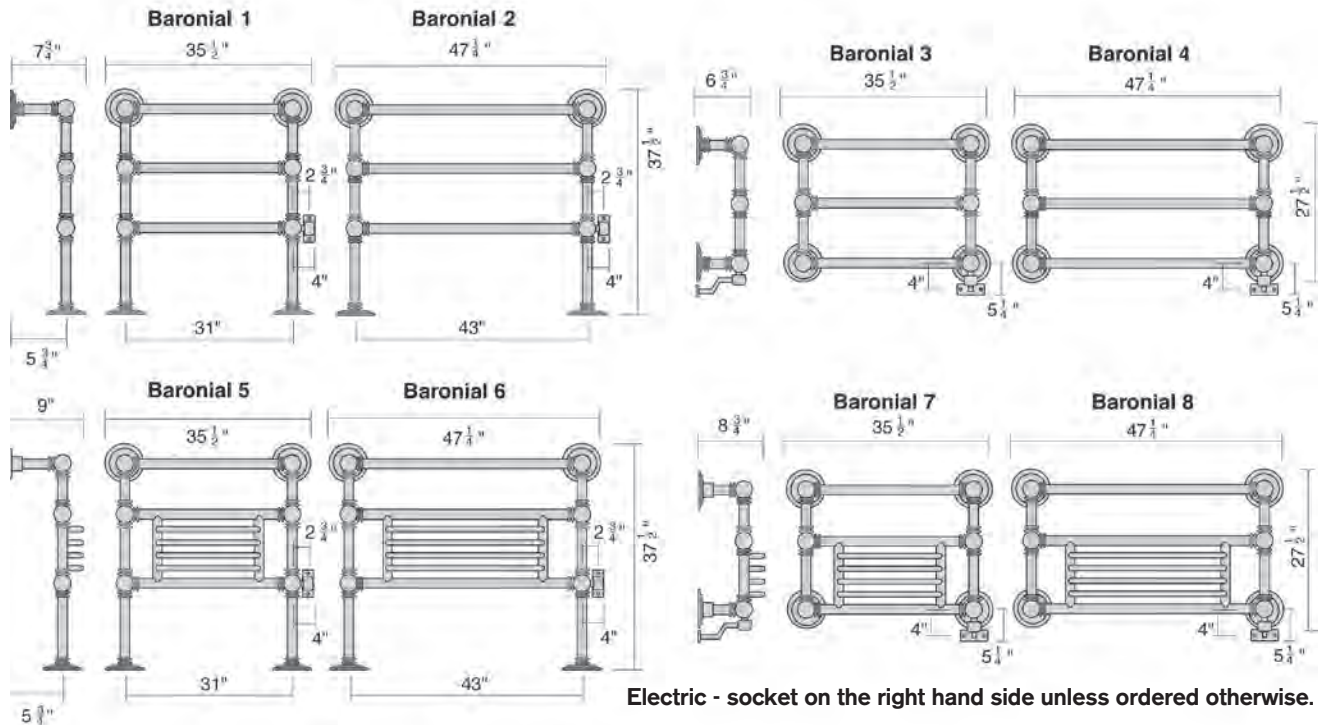

QURV 2	Chrome	\$1837.00	
	Satin Nickel	\$1965.00	
	BrassQUOTE	
	Color	\$1928.00	

Baronial

Special sizes on request - Total brass construction

OFFERED IN HYDRONIC (H) OR ELECTRIC (Z)

Electric - socket on the right hand side unless ordered otherwise.