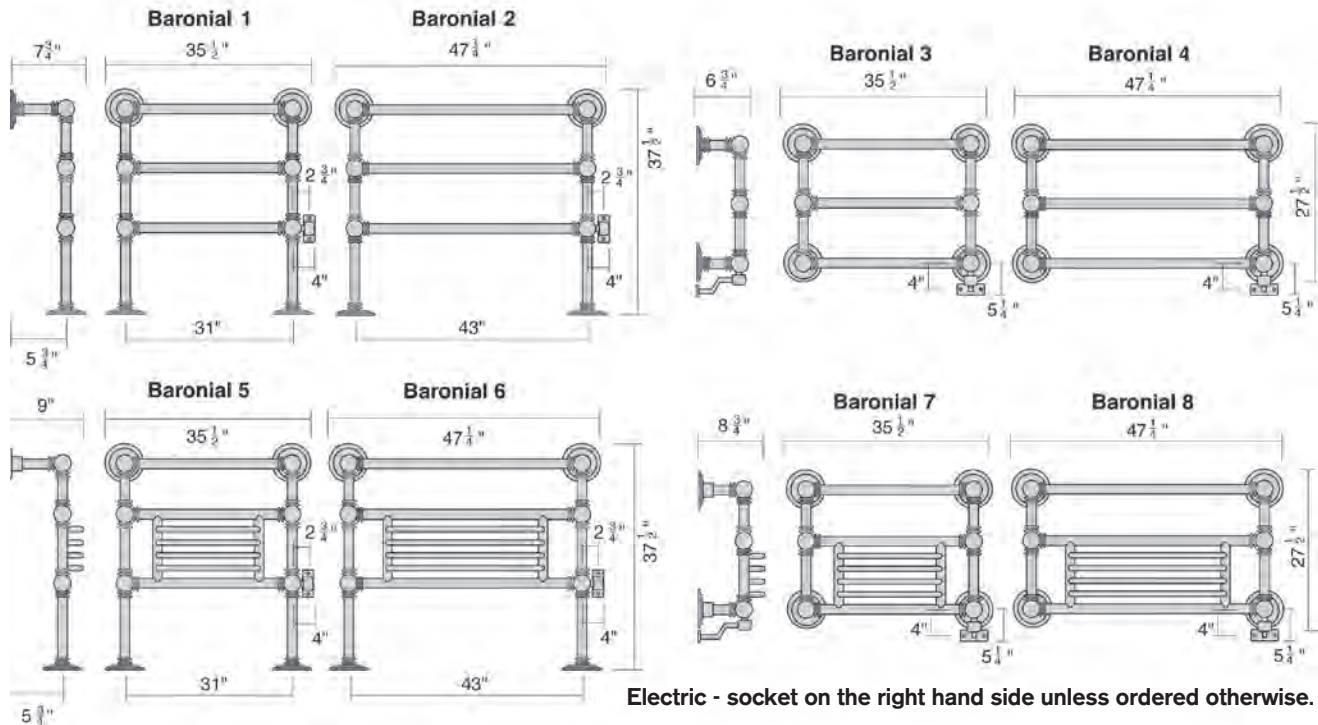

Baronial

Special sizes on request - Total brass construction

OFFERED IN HYDRONIC (H) OR ELECTRIC (Z)

Model	Chrome	Satin Nickel	Brass	Color
Baronial 1	$4910.00	$5253.00	QUOTE	$5050.00
Baronial 2	$5712.00	$6111.00	QUOTE	$5997.00
Baronial 3	$4908.00	$5251.00	QUOTE	$5153.00
Baronial 4	$5487.00	$5871.00	QUOTE	$5761.00
Baronial 5	$4117.00	$4405.00	QUOTE	$4322.00
Baronial 6	$7187.00	$7690.00	QUOTE	$7546.00
Baronial 7	$5967.00	$6384.00	QUOTE	$6265.00
Baronial 8	$6961.00	$7448.00	QUOTE	$7309.00