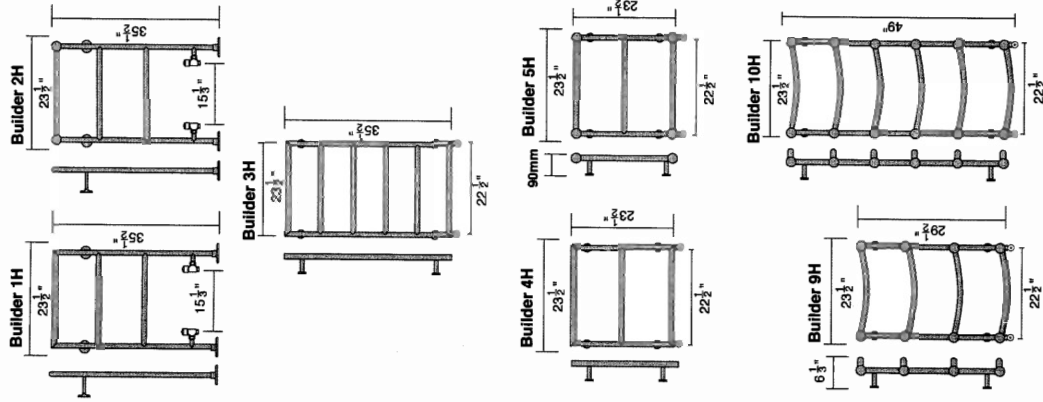

Electric (Z)

Builder

Hydronic (H)

Some of our clients prefer the elegance of simplicity. Or plain discretion and less ostentation. Others seek practical utility which is not synonymous with lack of quality.

These models are only more affordable because intricacies in production or components have been minimised. Quality has not been compromised yet price has been moderated.

Model	Chrome	Nickel	Satin nickel	Brass	Gold	White
Builder 1Z & H	$819.00	$897.00	$960.00	$1200.00	$1320.00	$835.00
Builder 2Z & H	$886.00	$987.00	$1056.00	$1256.00	$1382.00	$904.00
Builder 3Z & H	$1213.00	$1331.00	$1424.00	$1711.00	$1878.00	$1237.00
Builder 4Z & H	$886.00	$971.00	$1039.00	$1298.00	$1428.00	$895.00
Builder 5Z & H	$959.00	$1068.00	$1143.00	$1359.00	$1494.00	$968.00
Builder 6	$550.00	$564.00	$572.00	$1086.00	$1195.00	$560.00
Builder 7Z	$593.00	$664.00	$684.00	$1049.00	$1153.00	$605.00
Builder 8Z	$571.00	$654.00	$670.00	$915.00	$1007.00	$583.00
Builder 9Z & H	$1249.00	$1367.00	$1462.00	$1791.00	$1969.00	$1274.00
Builder 10Z & H	$1484.00	$1711.00	$1830.00	$2191.00	$2410.00	$1513.00
Builder 11Z	$775.00	$802.00	$882.00	$1043.00	$1147.00	$791.00
Builder 12Z	$930.00	$963.00	$1059.00	$1252.00	$1377.00	$938.00
Builder 13	$981.00	$1155.00	$1235.00	$1881.00	$1715.00	$1001.00
Builder 14Z	$827.00	$937.00	$1026.00	$1268.00	$1364.00	$843.00