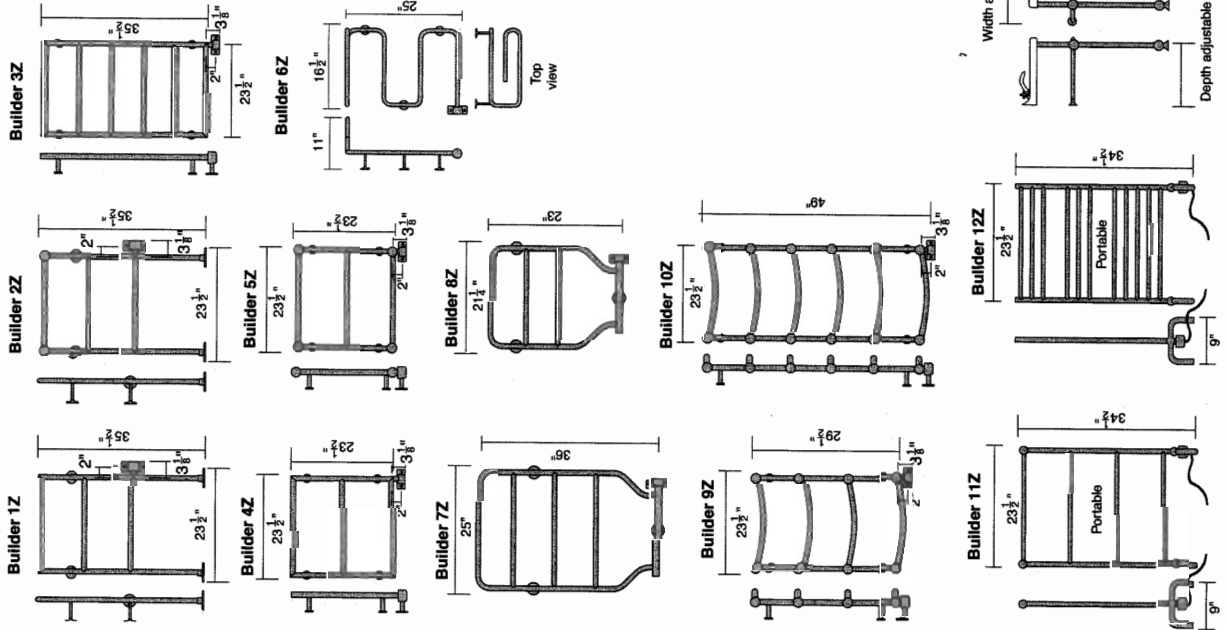

Electric (Z)

Builder

Hydronic (H)

Some of our clients prefer the elegance of simplicity. Or plain discretion and less ostentation. Others seek practical utility which is not synonymous with lack of quality.

These models are only more affordable because intricacies in production or components have been minimised. Quality has not been compromised yet price has been moderated.

Model	Chrome	Nickel	Satin nickel	Brass	Gold	White
Builder 1Z & H	$819.00	$897.00	$960.00	$1200.00	$1320.00	$835.00
Builder 2Z & H	$886.00	$987.00	$1056.00	$1256.00	$1382.00	$904.00
Builder 3Z & H	$1213.00	$1331.00	$1424.00	$1711.00	$1878.00	$1237.00
Builder 4Z & H	$886.00	$971.00	$1039.00	$1298.00	$1428.00	$895.00
Builder 5Z & H	$959.00	$1068.00	$1143.00	$1359.00	$1494.00	$968.00
Builder 6	$550.00	$564.00	$572.00	$1086.00	$1195.00	$560.00
Builder 7Z	$593.00	$664.00	$684.00	$1049.00	$1153.00	$605.00
Builder 8Z	$571.00	$654.00	$670.00	$915.00	$1007.00	$583.00
Builder 9Z & H	$1249.00	$1367.00	$1462.00	$1791.00	$1969.00	$1274.00
Builder 10Z & H	$1484.00	$1711.00	$1830.00	$2191.00	$2410.00	$1513.00
Builder 11Z	$775.00	$802.00	$882.00	$1043.00	$1147.00	$791.00
Builder 12Z	$930.00	$963.00	$1059.00	$1252.00	$1377.00	$938.00
Builder 13	$981.00	$1155.00	$1235.00	$1881.00	$1715.00	$1001.00
Builder 14Z	$827.00	$937.00	$1026.00	$1268.00	$1364.00	$843.00